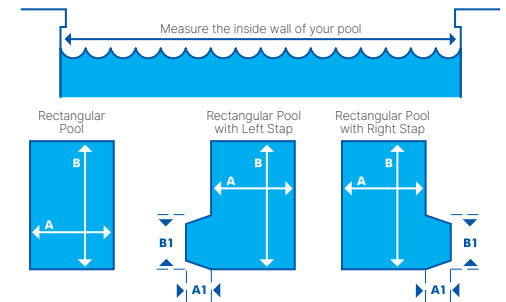

3 POOL SIZE

Simply decide on the essential details:

- (1) type of cover
- (2) roller system
- (3) pool size: length (B) X width (A) (+ step area) = Total square metres.

Ask for a quote:

Take into account if your pool is indoors or outside. Do you need more heat or less or have leaf debris. Remember your roller adds years to the life of the cover. Does your pool have nonstandard features? These are some determining facts you need to discuss with us.