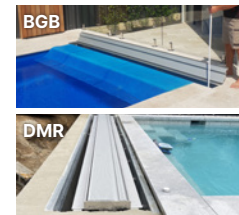

Below Ground Systems BGB Below Ground Box DMR Deck Mount Roller 125ST Stationary for longer wider pools

3 POOL SIZE

Simply decide on the essential details:

- (1) type of cover
- (2) roller system
- (3) pool size: length (B) X width (A) (+ step area) = Total square metres.

Ask for a quote:

Take into account if your pool is indoors or outside. Do you need more heat or less or have leaf debris. Remember your roller adds years to the life of the cover. Does your pool have nonstandard features? These are some determining facts you need to discuss with us.