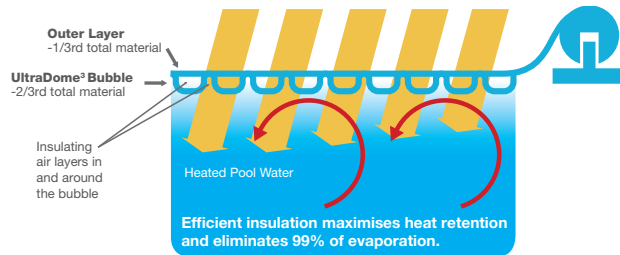

BUILT TO LAST

Years of research and development by Daisy under Australian conditions, has resulted in a technically innovative design that is exclusive to Daisy, made right here in Australia.

Only Daisy pool covers utilise the trademarked and award-winning ultradome™ technology.

Our unique design and moulding technique enables the polyethylene (PE) bubble layer to be formed in a profile that is consistent in thickness. The results:

- The elimination of weak points for maximum durability and greater strength
- Super toughened to resist salt, sun and chemicals
- Maximum insulation and minimised heat and water loss

THIS MEANS YOU CAN ENJOY YOUR DAISY AND POOL LONGER!

PROUDLY AUSTRALIAN MADE