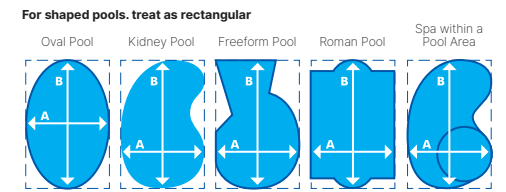

And the answer is:

My Daisy Cover: ..... $

My Daisy Roller: ..... $

Square Metre Total: .....

Installation: ..... $

Distributor Quote from: .....

4 ORDER YOUR DAISY FROM AN APPROVED EXPERT

PROUDLY AUSTRALIAN MADE